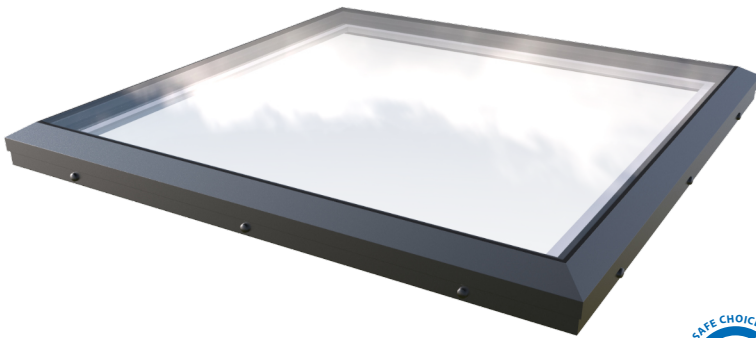

Flat glass rooflight

A flat glass rooflight designed with both the building owner and installer in mind, and to cater for the large and growing trend for flat roofed home extensions and light, bright open plan living.

Benefits

- A modern and stylish flat glass rooflight
- Fixed and opening options available
- A clean internal appearance with hidden actuators and cables on powered opening rooflights
- 10 year warranty available
- **Easy to install**

Features

Available in a wide range of sizes, with standard fixed sizes **delivered in 2 - 3 days from order**

Suitable for mounting direct to a builders upstand, or with PVC kerb in two height options for new build and refurbishment applications

Available as a fixed or manual / powered opening rooflight

Range of ventilation options

A range of special glass options available